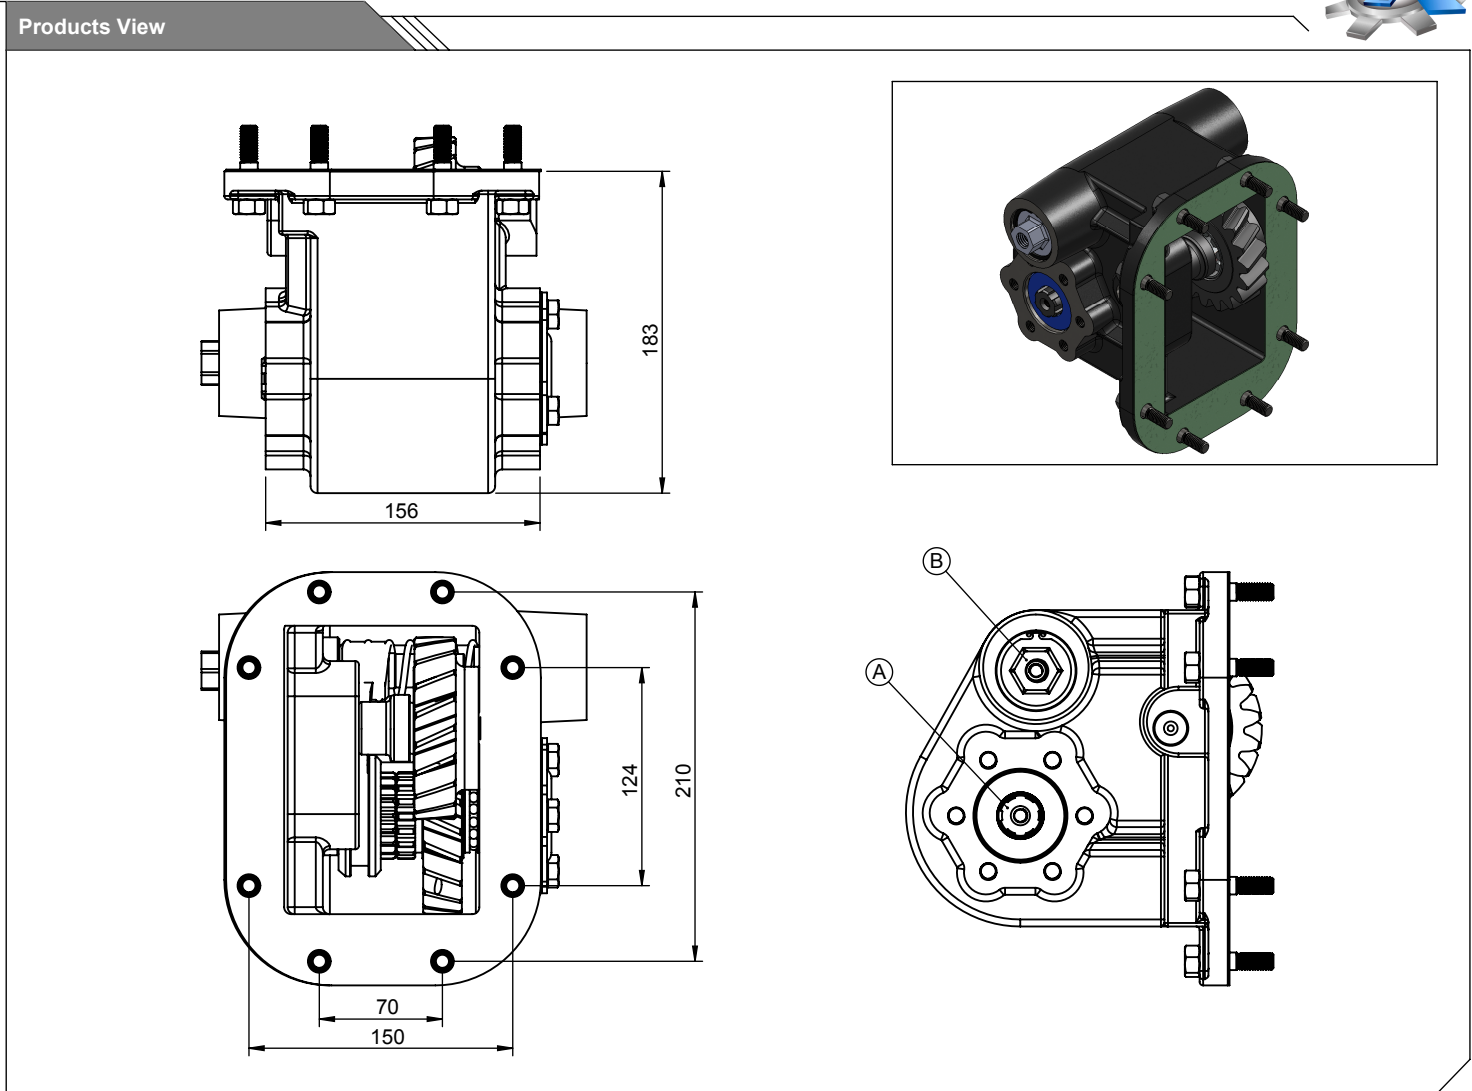

Vehicle Type	94 C 310-124 C 360-R 124 GB 360-124 G 360-143 H 450 CV-143 M 400 CV-260H -143H/P 113M-P114 GA 380-114P-124R-113P-114R-113H 360
Gearbox Type	GR 900 - GRH 900

Product Code	SCA.10.900.KF
---------------------	----------------------

Component Details	
A : PTO Output (Standard DIN 5463 6X21X25 UNI 3 Bolt) Direct mounting ISO 4 bolt mtg. adapter Drive flange	
B : Air Inlet R 1/4"	

Technical Details					
Power	Maximum Torque		Input/Output	Mounting Side	Control Type
	kW	Nm			
23,6	225	23	1/0.9	Right	Pneumatic
				Weight	Sense of Rotation
				18 kg	Opposite of Input